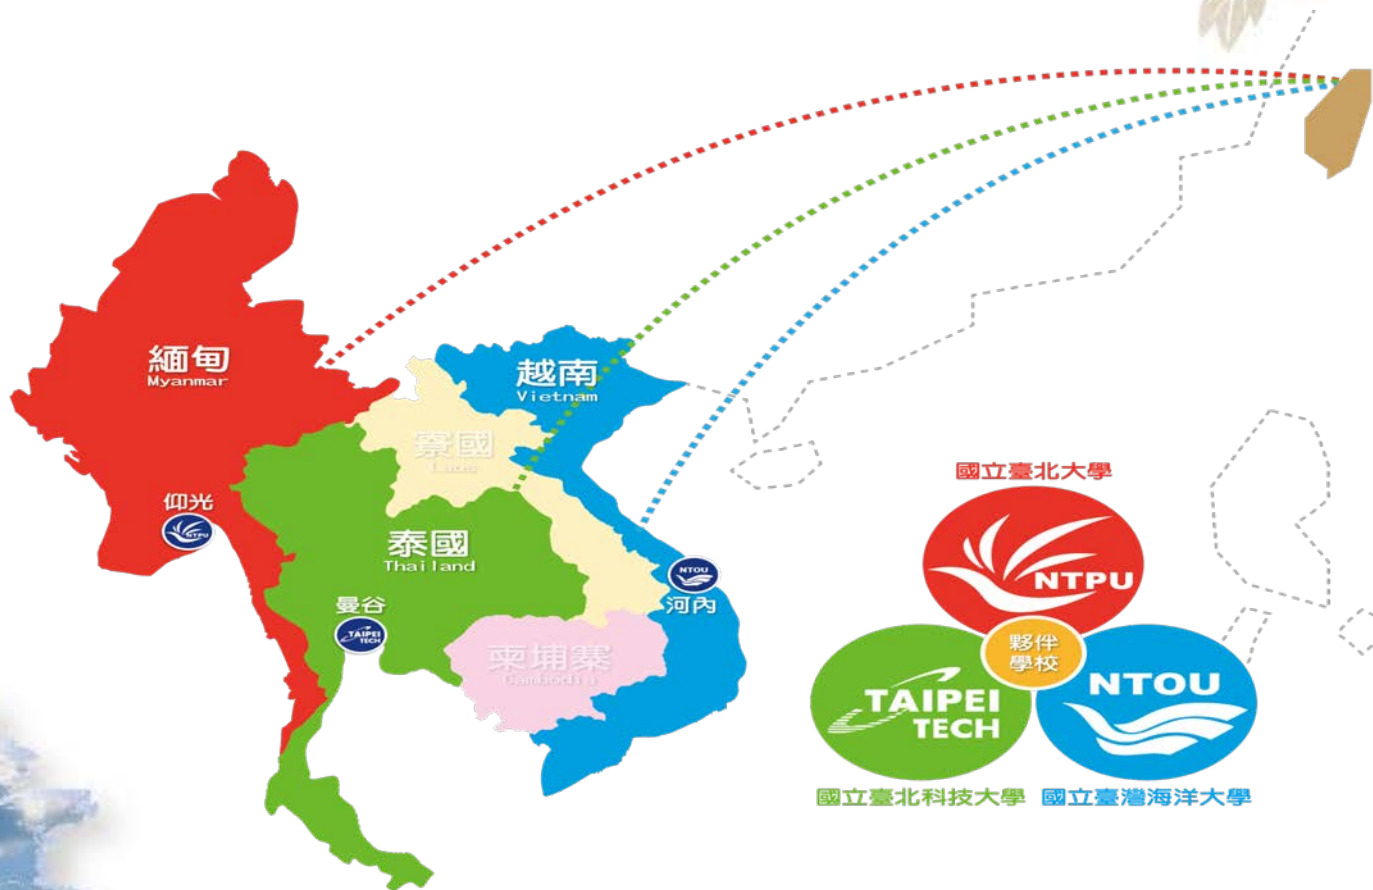

University
Vision

Organization

Partnership in
Thailand

University
System

RTCIRC

Teaching
Outstanding

Graduate
Programs

Additional
Funding

國立臺北大學
National Taipei University

University
Vision

Organization

Partnership in
Thailand

University
System

RTCIRC

Teaching
Outstanding

Graduate
Programs

Additional
Funding

NTPU TEACHING OUTSTANDING

- NTPU is awarded funds of NT\$ 60 million under the Teaching Excellence Development Program from Ministry of Education in 2015-2017.
- NTPU is allied with Taipei Medical University, National Taipei University of Technology, and National Taiwan Ocean University as well as National Taiwan University of Arts.
- NTPU is ranked #2 for “making the greatest contribution to the Taiwan society” among the public universities.
- NTPU is ranked #3 in the fields of Law and politics and #4 in the fields of Business and Finance.
- Our graduates are ranked #6 popular ones by industrial professions.